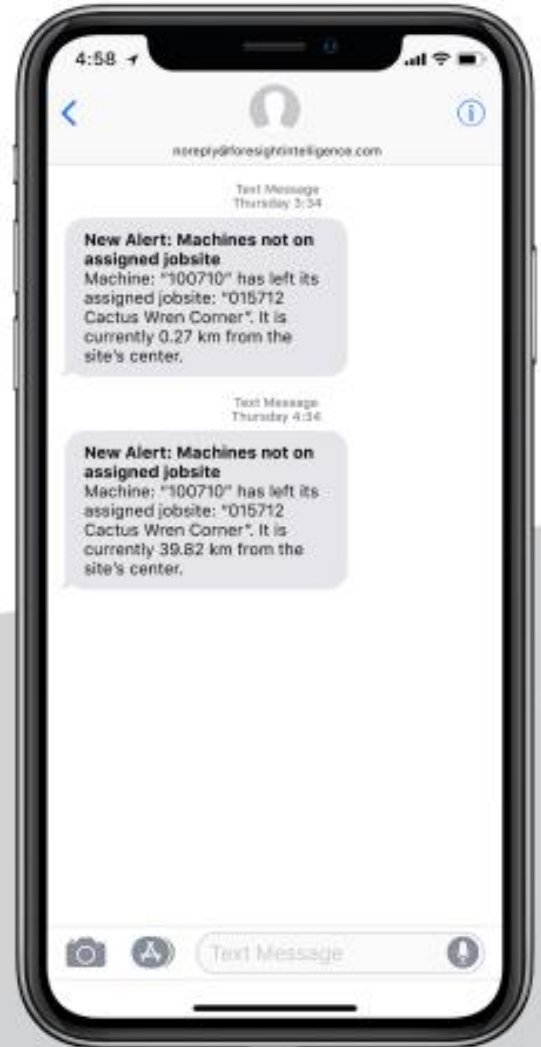

ASSET PROTECTION

FOR PEACE OF MIND.

- Ensure the safety and security of your fleet with a robust notification system built around curfews, geofences, and tamper alerts
- Get instant alerts if an asset is turned on after hours, leaves its designated job site, or when tampering occurs
- Instant alerts automatically go to the right contact – no more waking up the wrong people

SUBSCRIPTION LEVELS

All levels include Express

Feature	Express	Inspection Module	Utilization/Fault Codes Module	Maintenance Module	Platinum
All Assets In One Place	X	X	X	X	X
Map, Location	X	X	X	X	X
Hours, Mileage	X	X	X	X	X
Breadcrumb Detail	X	X	X	X	X
Geofence, Curfew, & Tamper Alerts	X	X	X	X	X
Jobsite Locations	X	X	X	X	X
Distance Traveled Report	X	X	X	X	X
Driver Behavior	X	X	X	X	X
Driver ID	X	X	X	X	X
Rental Connect	X	X	X	X	X
Unlimited Users	X	X	X	X	X
Onboarding & Training	X	X	X	X	X
Mobile App	X	X	X	X	X
Email Reports	X	X	X	X	X
Cameras	X	X	X	X	X
Custom Built Inspections		X			X
Photos & Videos		X			X
Multiple Languages		X			X
Idle Time			X		X
Health Alerts			X		X
Engine Code & Diagnostics			X		X
High/Low Utilization			X		X
Fuel Burn			X		X
Fuel Tracking				X	X
Maintenance Plans by Hours, Distance, & Time				X	X
Integrated Work Orders				X	X
Equipment Scheduler	ADD-ON	ADD-ON	ADD-ON	ADD-ON	ADD-ON
Route Optimization	ADD-ON	ADD-ON	ADD-ON	ADD-ON	ADD-ON
ELD & HOS	ADD-ON	ADD-ON	ADD-ON	ADD-ON	ADD-ON