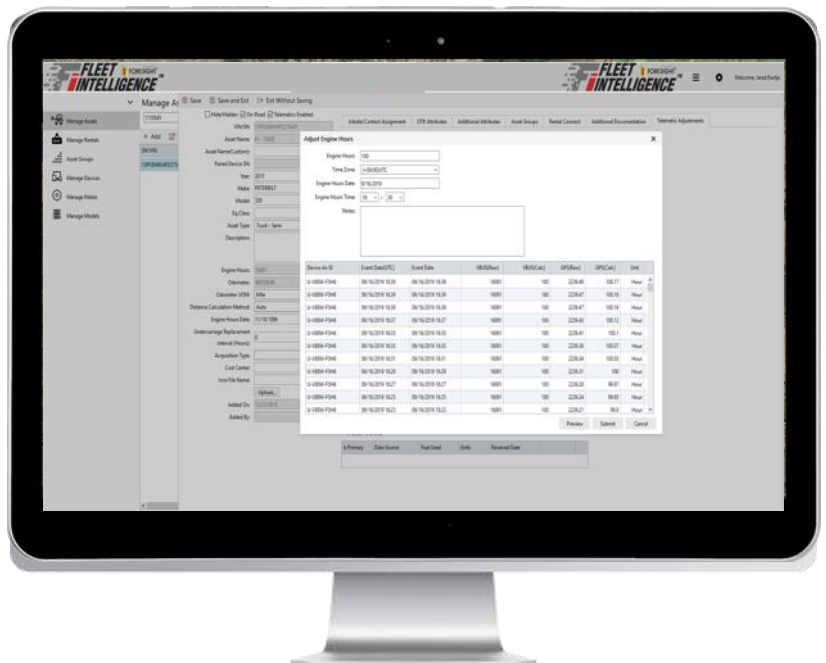

RENTAL MANAGEMENT

STAY ON TOP OF RENTALS.

- Track rental assets from all vendors including dealerships, United Rentals, etc.
- Easily track rental instances to allocate cost accurately, even if an asset is rented multiple times
- Receive automatic alerts for upcoming rental returns
- Track utilization and underused assets for early return

15333 N. Pima Rd. Ste 165
Scottsdale, AZ 85260
www.fleetintelligenceglobal.com
info@fleetintelligenceglobal.com
877-57-FLEET

SUBSCRIPTION LEVELS

All levels include Express

Feature	Express	Inspection Module	Utilization/Fault Codes Module	Maintenance Module	Platinum
All Assets In One Place	X	X	X	X	X
Map, Location	X	X	X	X	X
Hours, Mileage	X	X	X	X	X
Breadcrumb Detail	X	X	X	X	X
Geofence, Curfew, & Tamper Alerts	X	X	X	X	X
Jobsite Locations	X	X	X	X	X
Distance Traveled Report	X	X	X	X	X
Driver Behavior	X	X	X	X	X
Driver ID	X	X	X	X	X
Rental Connect	X	X	X	X	X
Unlimited Users	X	X	X	X	X
Onboarding & Training	X	X	X	X	X
Mobile App	X	X	X	X	X
Email Reports	X	X	X	X	X
Cameras	X	X	X	X	X
Custom Built Inspections		X			X
Photos & Videos		X			X
Multiple Languages		X			X
Idle Time			X		X
Health Alerts			X		X
Engine Code & Diagnostics			X		X
High/Low Utilization			X		X
Fuel Burn			X		X
Fuel Tracking				X	X
Maintenance Plans by Hours, Distance, & Time				X	X
Integrated Work Orders				X	X
Equipment Scheduler	ADD-ON	ADD-ON	ADD-ON	ADD-ON	ADD-ON
Route Optimization	ADD-ON	ADD-ON	ADD-ON	ADD-ON	ADD-ON
ELD & HOS	ADD-ON	ADD-ON	ADD-ON	ADD-ON	ADD-ON