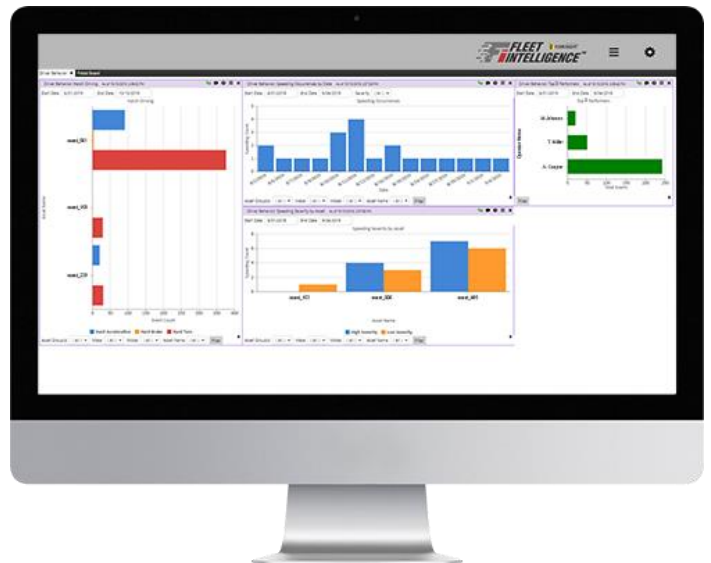

DRIVER BEHAVIOR

KEEP DRIVERS SAFE.

- Track driver behavior for your entire over the road fleet
- Custom set parameters and scorecards help manage your drivers
- Nullify a driver behavior occurrence from scorecard by simply checking a box
- Notification include high and low severity configurations for:
 - Speeding
 - Harsh Braking
 - Harsh Turning
 - Hard Acceleration
- Driver scorecards can be configured to any specification with scheduled email delivery
- Driver identity can be monitored with key fobs or cameras

All levels include Express

Feature	Express	Inspection Module	Utilization/Fault Codes Module	Maintenance Module	Platinum
All Assets In One Place	X	X	X	X	X
Map, Location	X	X	X	X	X
Hours, Mileage	X	X	X	X	X
Breadcrumb Detail	X	X	X	X	X
Geofence, Curfew, & Tamper Alerts	X	X	X	X	X
Jobsite Locations	X	X	X	X	X
Distance Traveled Report	X	X	X	X	X
Driver Behavior	X	X	X	X	X
Driver ID	X	X	X	X	X
Rental Connect	X	X	X	X	X
Unlimited Users	X	X	X	X	X
Onboarding & Training	X	X	X	X	X
Mobile App	X	X	X	X	X
Email Reports	X	X	X	X	X
Cameras	X	X	X	X	X
Custom Built Inspections		X			X
Photos & Videos		X			X
Multiple Languages		X			X
Idle Time			X		X
Health Alerts			X		X
Engine Code & Diagnostics			X		X
High/Low Utilization			X		X
Fuel Burn			X		X
Fuel Tracking				X	X
Maintenance Plans by Hours, Distance, & Time				X	X
Integrated Work Orders				X	X
Equipment Scheduler	ADD-ON	ADD-ON	ADD-ON	ADD-ON	ADD-ON
Route Optimization	ADD-ON	ADD-ON	ADD-ON	ADD-ON	ADD-ON
ELD & HOS	ADD-ON	ADD-ON	ADD-ON	ADD-ON	ADD-ON