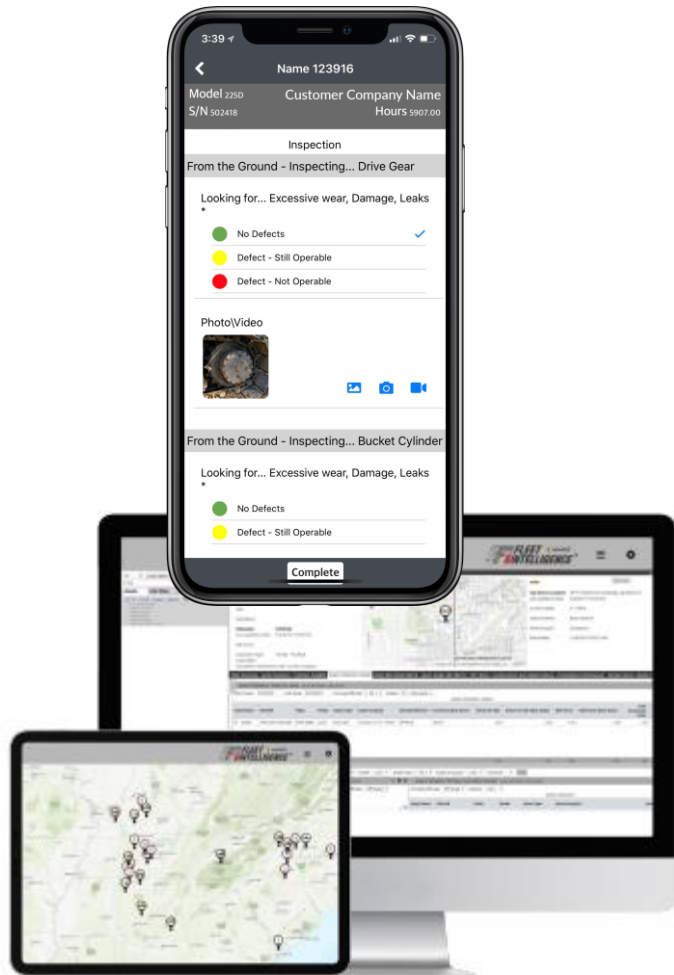

INSPECT 2.0

- Fleet Intelligence™ offers a mobile inspection app that is built to each customer's unique needs.
- The simple and easy to use app is offered as a stand-alone product or fully integrated into the FI™ platform including the maintenance and work order module.
- FI Inspect 2.0™ features enhanced self-service, allowing you to build and modify your own templates.
- The app includes a dashboard where inspection alerts are updated in real time.
- Fully optimized to meet OSHA and MSHA compliance standards.
- Multiple languages: English, Spanish, and French
- Photo and video cloud-based storage.
- Easily export inspection reports to Excel, CVS, or PDF files