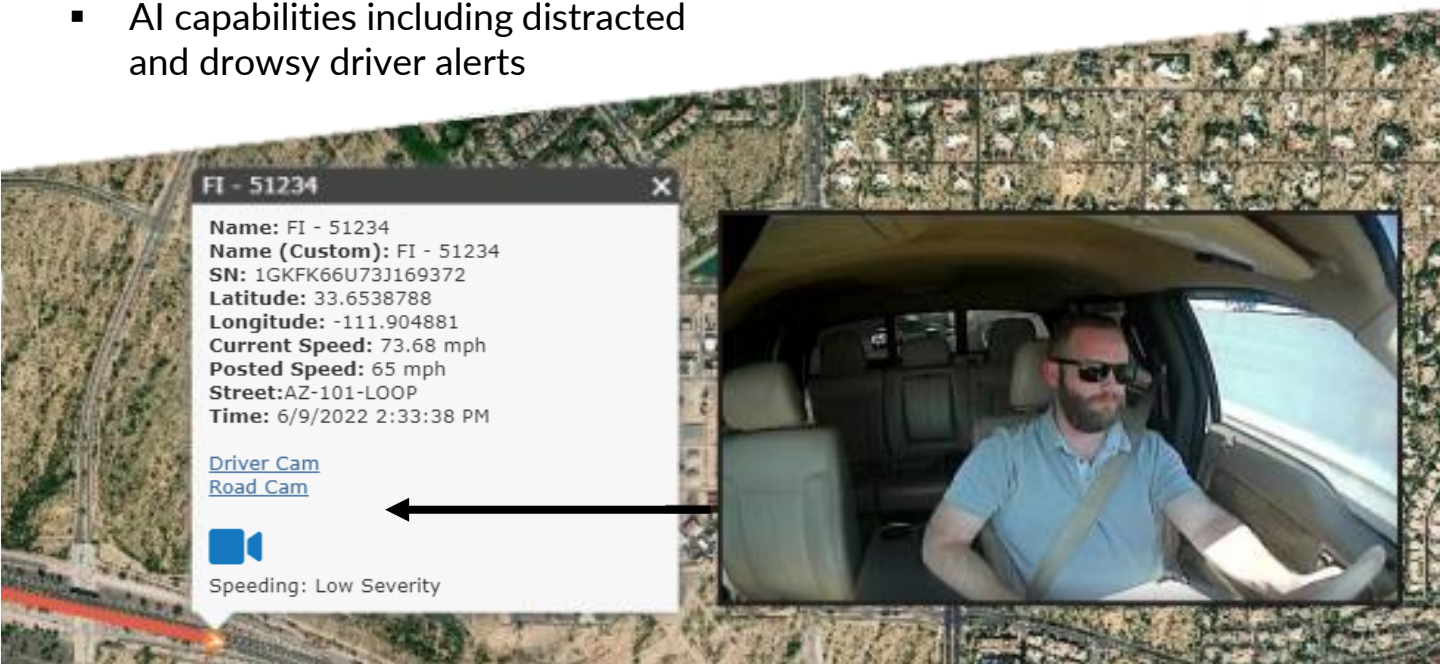

CAMERAS

WHEN IT'S NOT YOUR FAULT.

- View video events from Driver Behavior or Breadcrumb trail on the map layer
- Real-time tracking updates using 4G LTE
- G-force accident detection
- AI capabilities including distracted and drowsy driver alerts
- Tamper resistant
- Recall and download driver footage
- Fully integrated into Fleet Intelligence™ with customizable thresholds and recall times